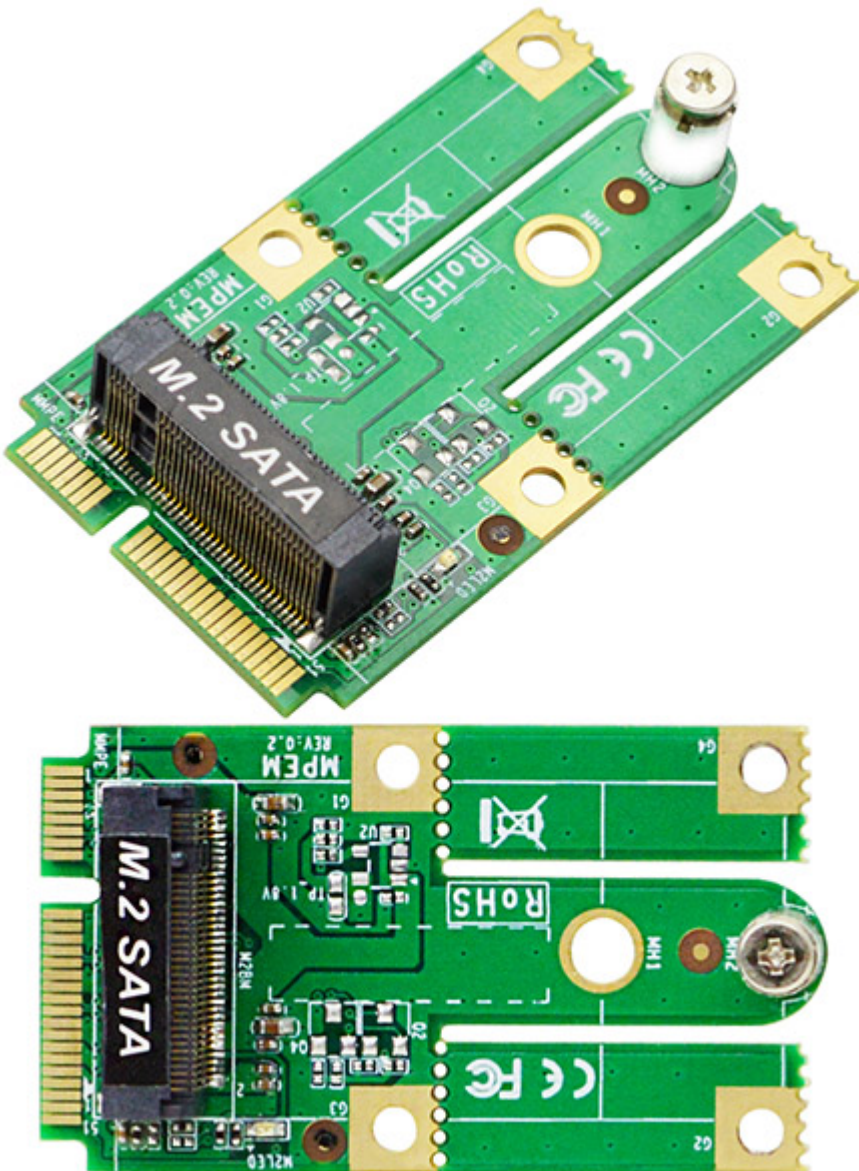

49.95 EUR
incl. 19% VAT, plus [shipping](#)

- mSATA to M.2 (E-key) transfer card for Storage application
- Support M.2 E-key 2242 card
- SATA Interface
- Dimension: 30.00 x 51.0 mm